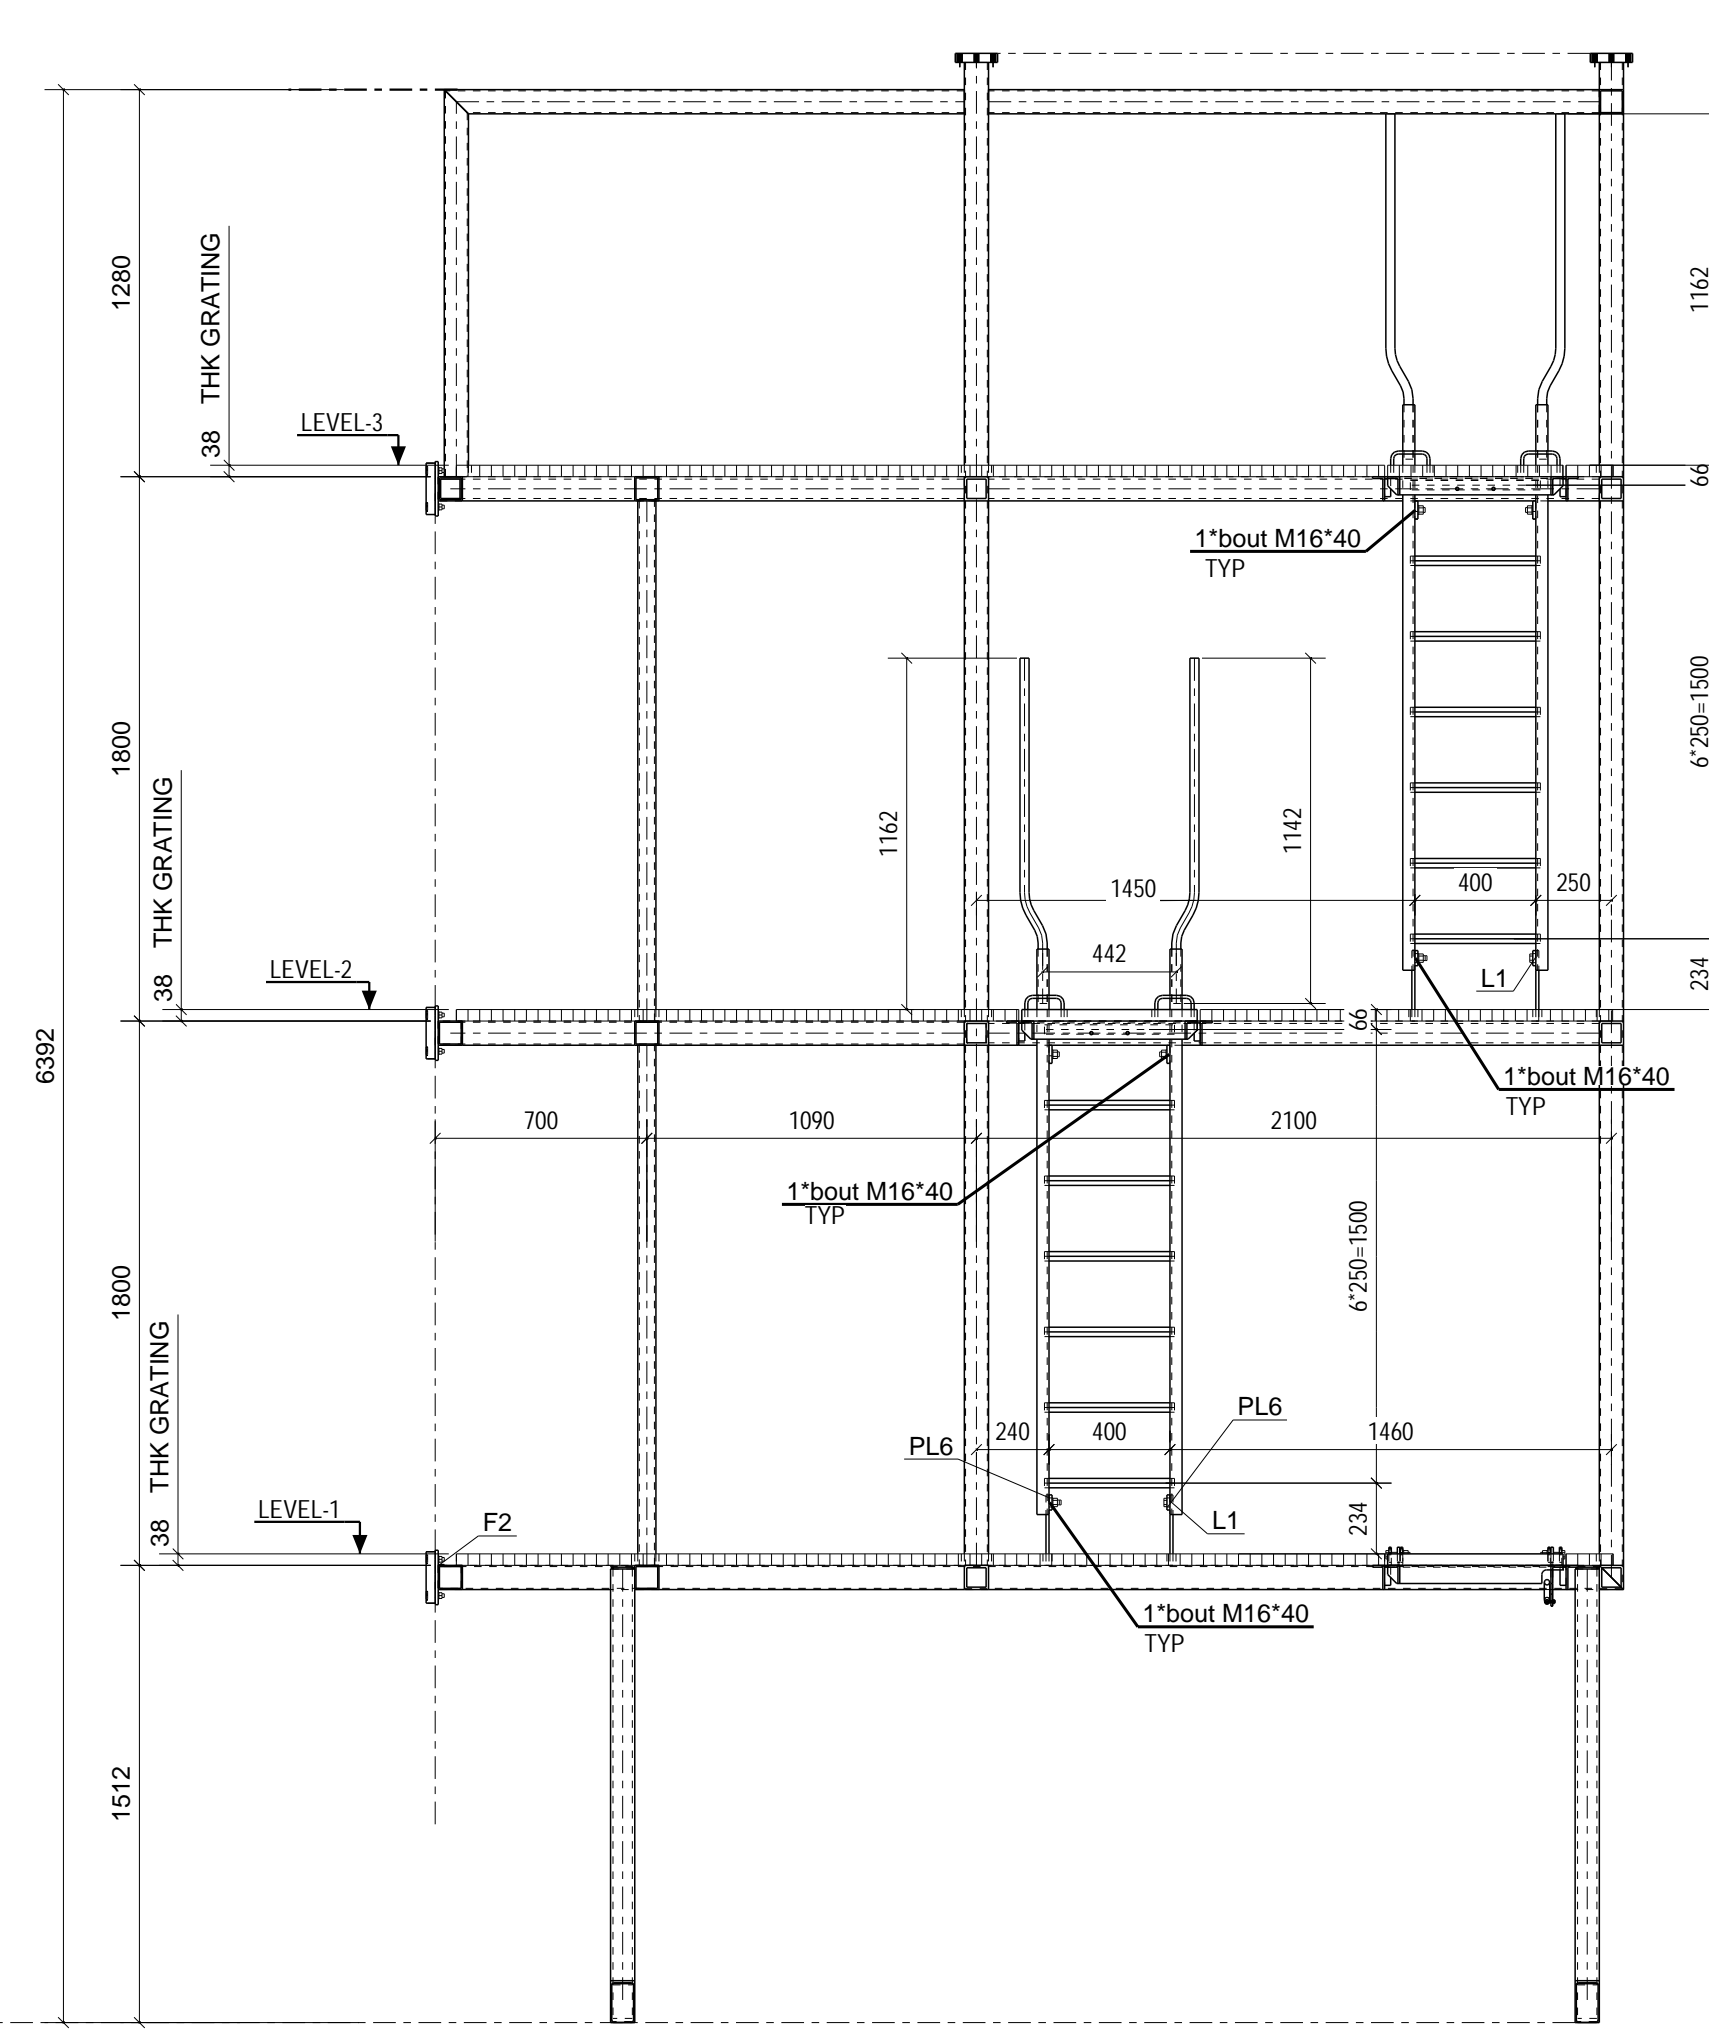

OS SIDE PLATFORM 1- PLAN AT LEVEL-1
GRATING NOT SHOWN FOR CLARITY

OS SIDE PLATFORM 1- PLAN AT LEVEL-2
GRATING & HANDRAIL NOT SHOWN FOR CLARITY

OS SIDE PLATFORM 1- PLAN AT LEVEL-3
GRATING & HANDRAIL NOT SHOWN FOR CLARITY

KEY PLAN

A - A
SCALE: 1:25
FOR PARTMARK REFER PLAN FOR MIRROR PLATFORM

B - B
SCALE: 1:25
FOR PARTMARK REFER PLAN FOR MIRROR PLATFORM

C - C
SCALE: 1:25
FOR PARTMARK REFER PLAN FOR MIRROR PLATFORM

D - D
SCALE: 1:25
FOR PARTMARK REFER PLAN FOR MIRROR PLATFORM

1B - 1B
SCALE: 1:10