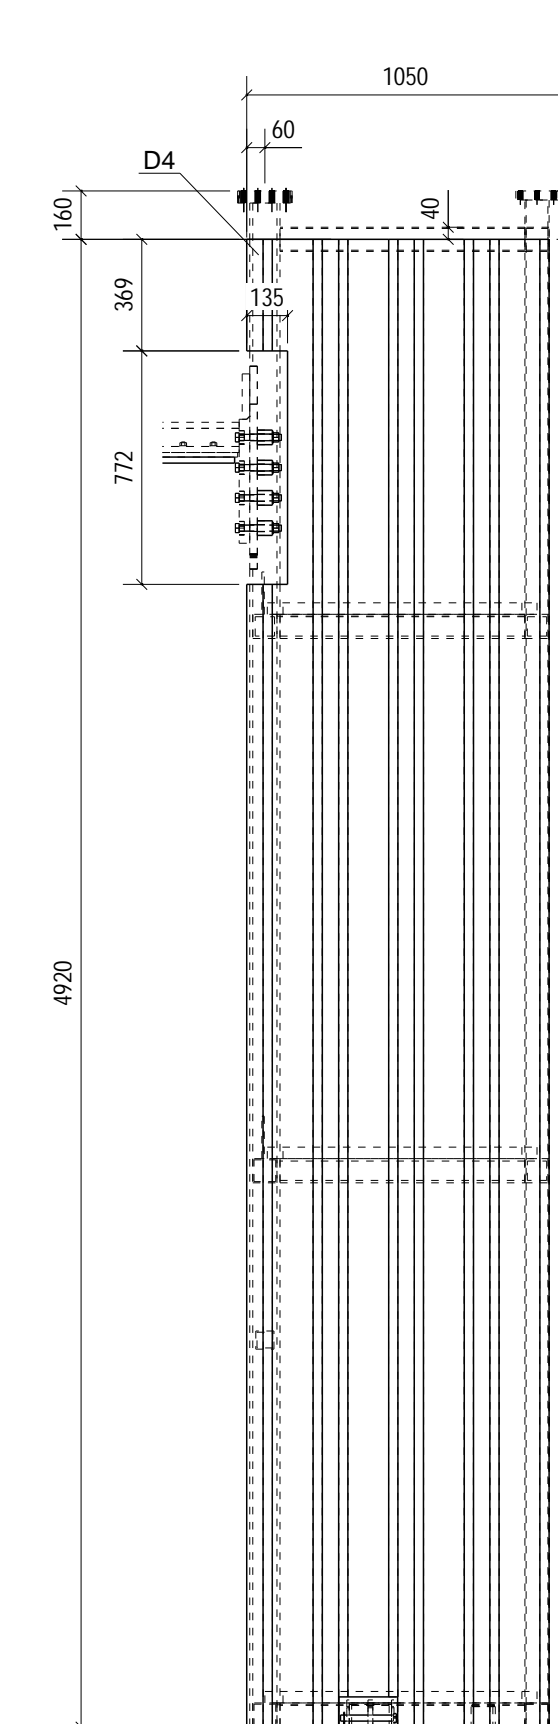

OS SIDE PLATFORM 1- PLAN AT LEVEL-1
GRATING NOT SHOWN FOR CLARITY

OS SIDE PLATFORM 1- PLAN AT LEVEL-2
GRATING & HANDRAIL NOT SHOWN FOR CLARITY

OS SIDE PLATFORM 1- PLAN AT LEVEL-3
GRATING & HANDRAIL NOT SHOWN FOR CLARITY

KEY PLAN

A - A
SCALE: 1:25
FOR PARTMARK REFER PLAN FOR MIRROR PLATFORM

B - B
SCALE: 1:25
FOR PARTMARK REFER PLAN FOR MIRROR PLATFORM

C - C
SCALE: 1:25
FOR PARTMARK REFER PLAN FOR MIRROR PLATFORM

D - D
SCALE: 1:25
FOR PARTMARK REFER PLAN FOR MIRROR PLATFORM

1B - 1B
SCALE: 1:10