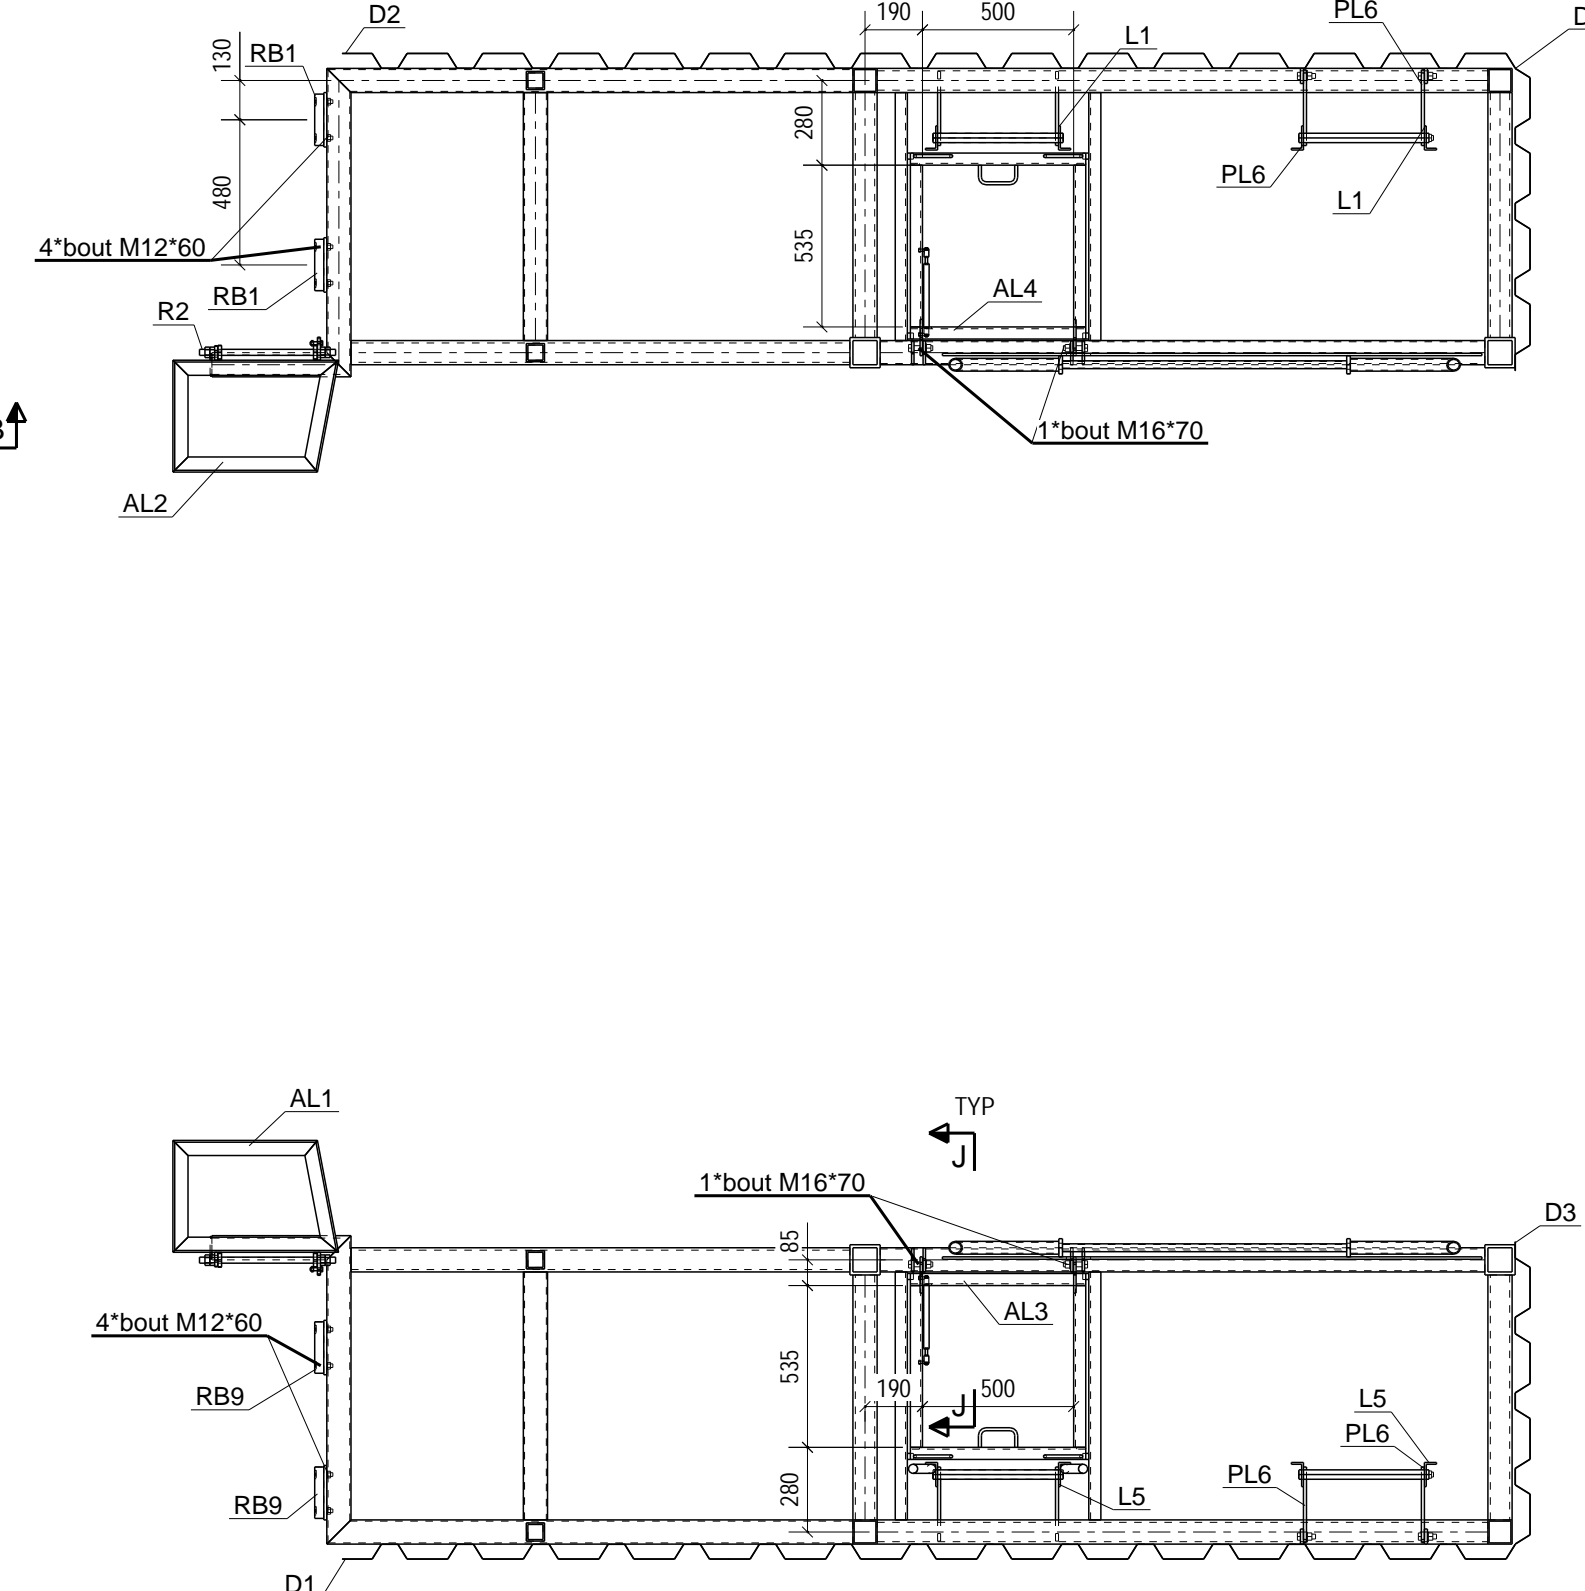

OS SIDE PLATFORM 1- PLAN AT LEVEL-1
GRATING NOT SHOWN FOR CLARITY

OS SIDE PLATFORM 1- PLAN AT LEVEL-2
GRATING & HANDRAIL NOT SHOWN FOR CLARITY

OS SIDE PLATFORM 1- PLAN AT LEVEL-3
GRATING & HANDRAIL NOT SHOWN FOR CLARITY

KEY PLAN

A - A
SCALE: 1:25
FOR PARTMARK REFER PLAN FOR MIRROR PLATFORM

B - B
SCALE: 1:25
FOR PARTMARK REFER PLAN FOR MIRROR PLATFORM

C - C
SCALE: 1:25
FOR PARTMARK REFER PLAN FOR MIRROR PLATFORM

D - D
SCALE: 1:25
FOR PARTMARK REFER PLAN FOR MIRROR PLATFORM

1B - 1B
SCALE: 1:10