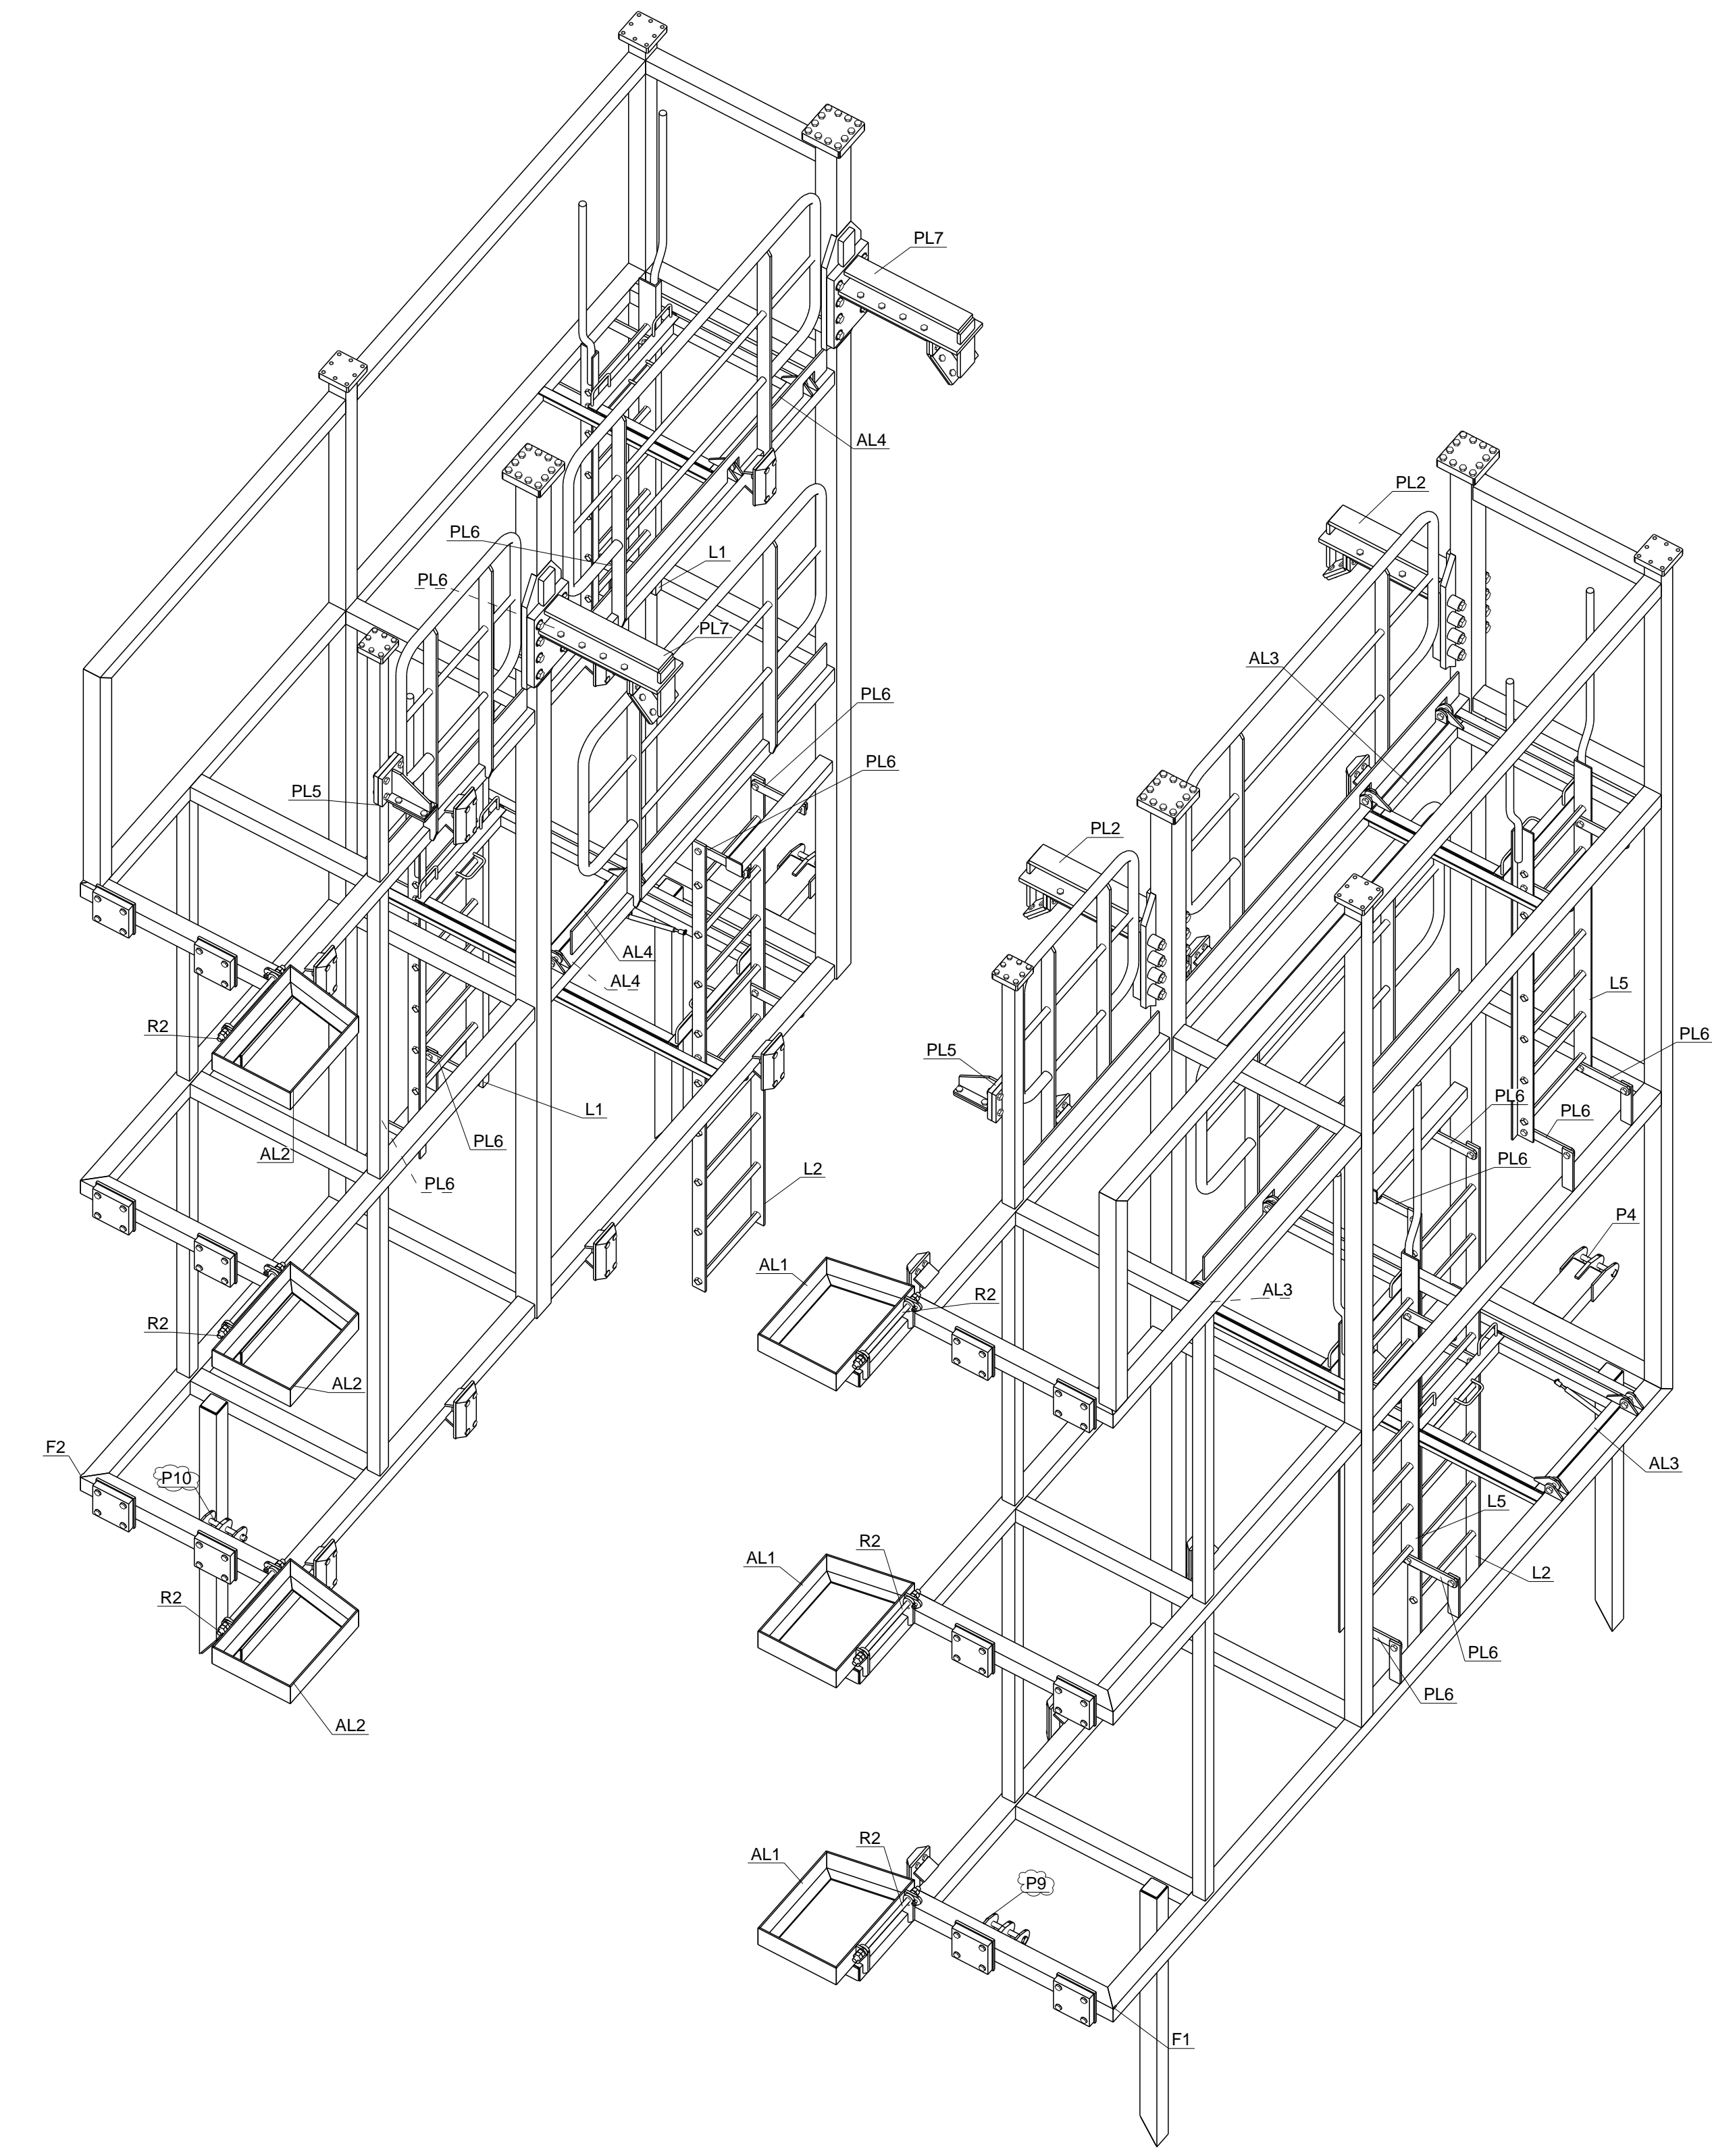

OS SIDE PLATFORM 1- PLAN AT LEVEL-1
GRATING NOT SHOWN FOR CLARITY

OS SIDE PLATFORM 1- PLAN AT LEVEL-2
GRATING & HANDRAIL NOT SHOWN FOR CLARITY

OS SIDE PLATFORM 1- PLAN AT LEVEL-3
GRATING & HANDRAIL NOT SHOWN FOR CLARITY

KEY PLAN

A - A
SCALE: 1:25
FOR PARTMARK REFER PLAN FOR MIRROR PLATFORM

B - B
SCALE: 1:25
FOR PARTMARK REFER PLAN FOR MIRROR PLATFORM

C - C
SCALE: 1:25
FOR PARTMARK REFER PLAN FOR MIRROR PLATFORM

D - D
SCALE: 1:25
FOR PARTMARK REFER PLAN FOR MIRROR PLATFORM

1B - 1B
SCALE: 1:10