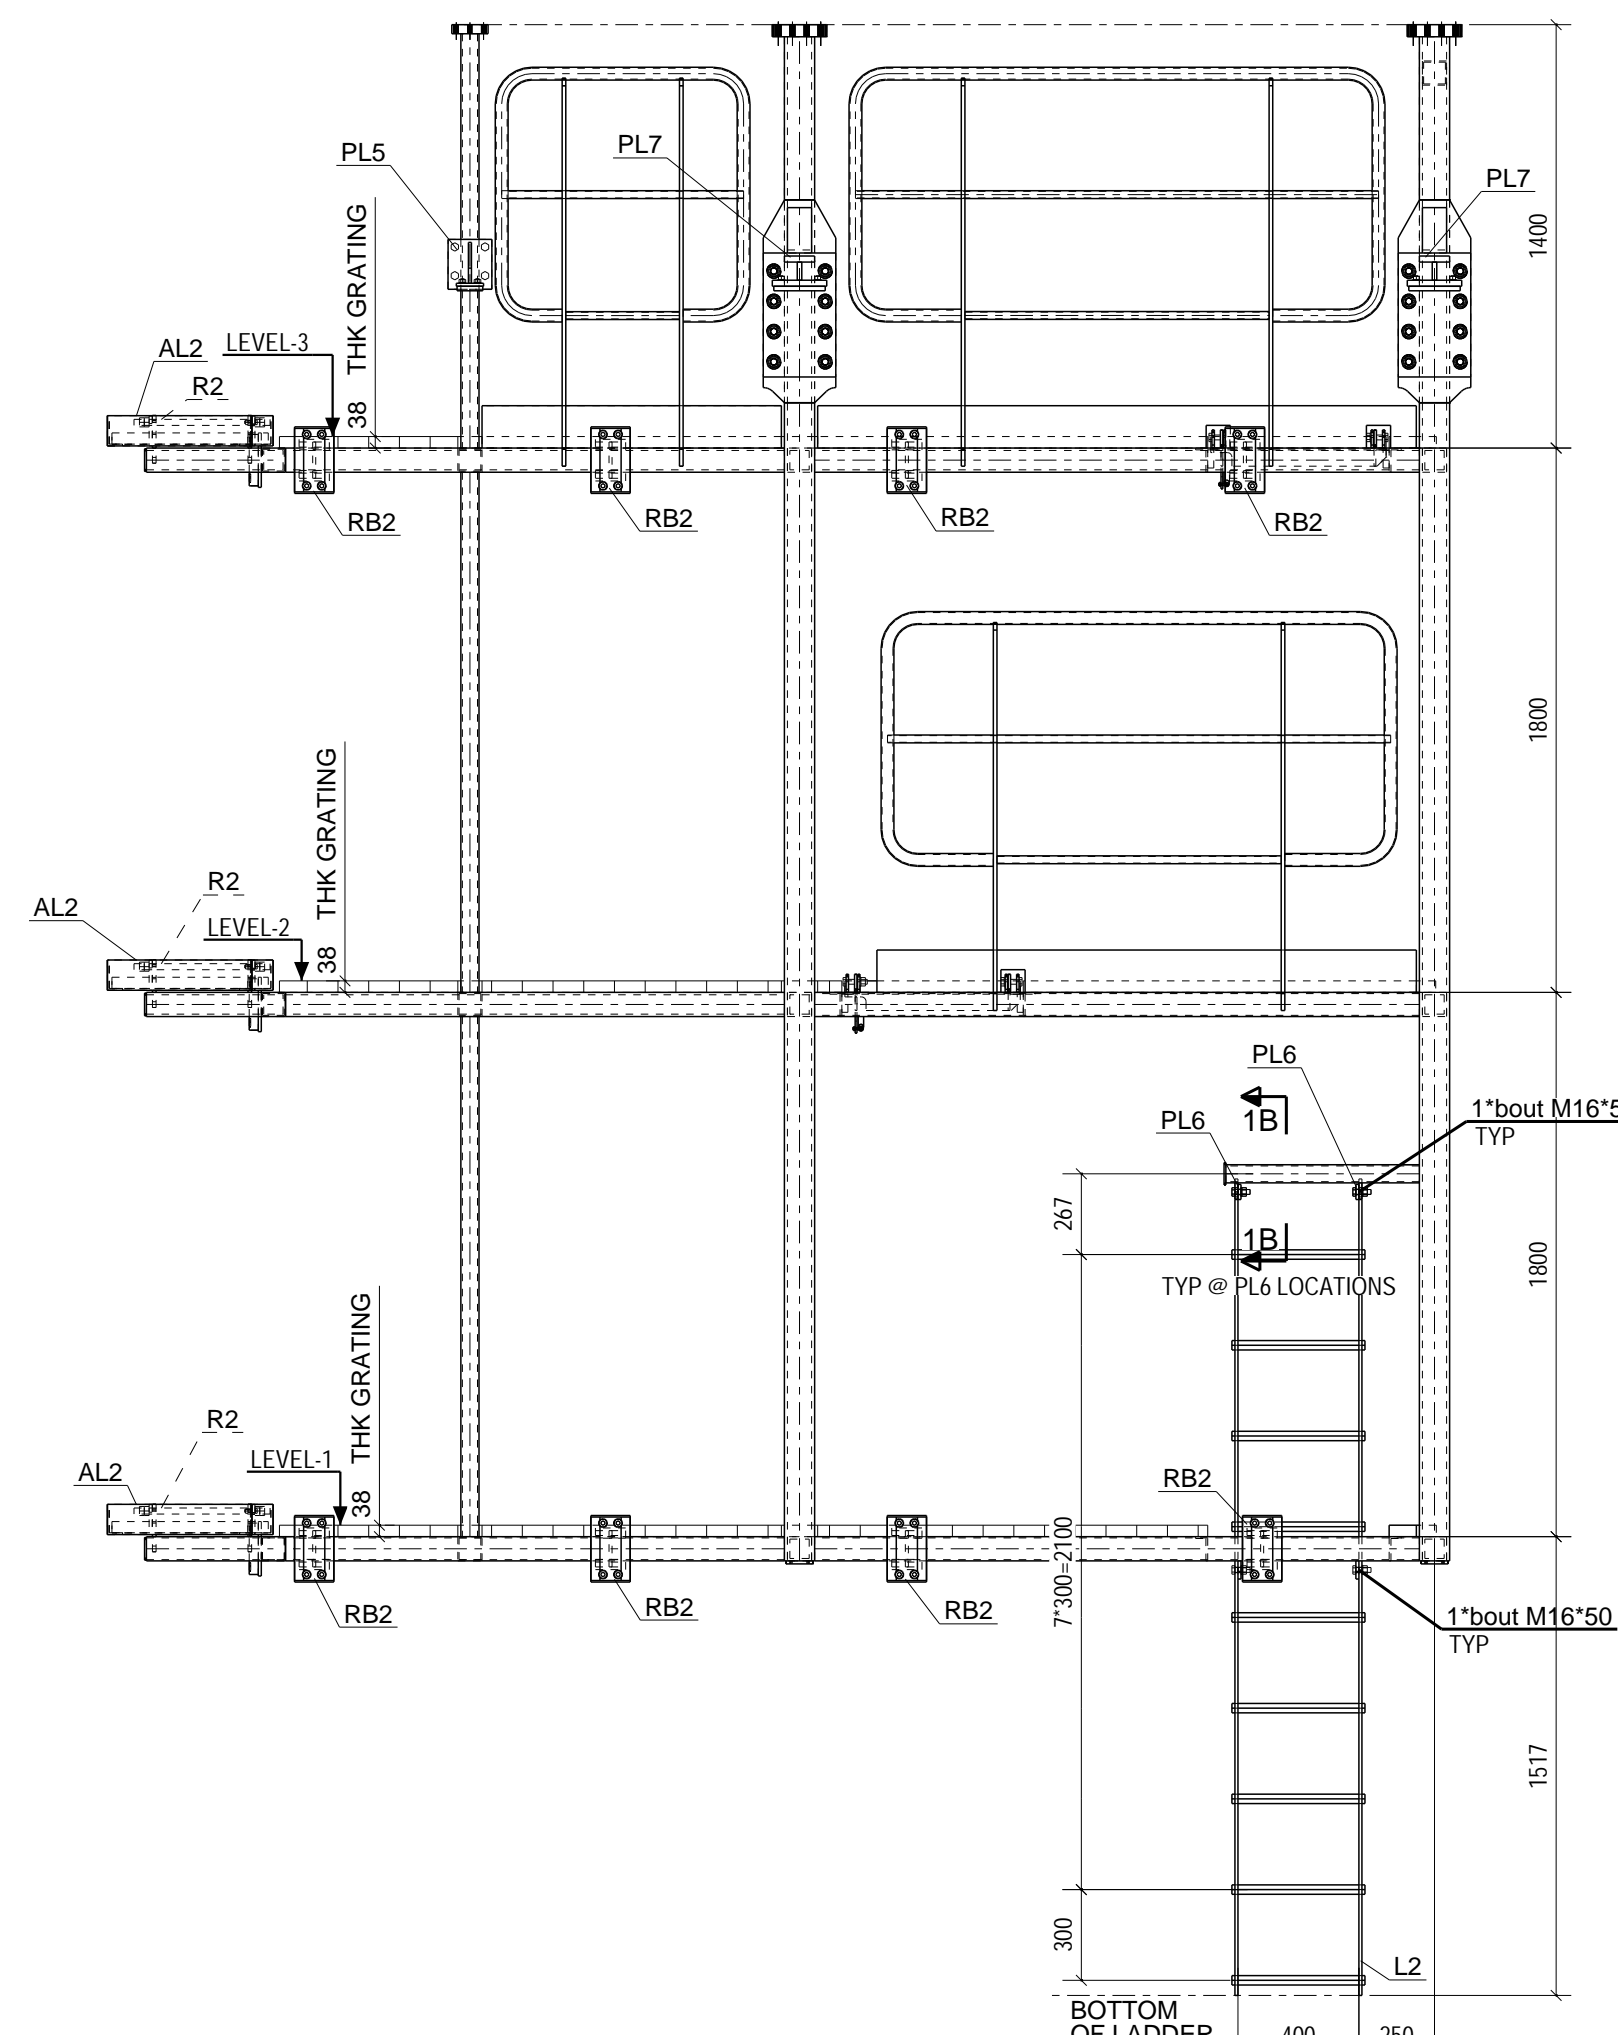

OS SIDE PLATFORM 1- PLAN AT LEVEL-1
GRATING NOT SHOWN FOR CLARITY

OS SIDE PLATFORM 1- PLAN AT LEVEL-2
GRATING & HANDRAIL NOT SHOWN FOR CLARITY

OS SIDE PLATFORM 1- PLAN AT LEVEL-3
GRATING & HANDRAIL NOT SHOWN FOR CLARITY

KEY PLAN

A - A
SCALE: 1:25
FOR PARTMARK REFER PLAN FOR MIRROR PLATFORM

B - B
SCALE: 1:25
FOR PARTMARK REFER PLAN FOR MIRROR PLATFORM

C - C
SCALE: 1:25
FOR PARTMARK REFER PLAN FOR MIRROR PLATFORM

D - D
SCALE: 1:25
FOR PARTMARK REFER PLAN FOR MIRROR PLATFORM

1B - 1B
SCALE: 1:10