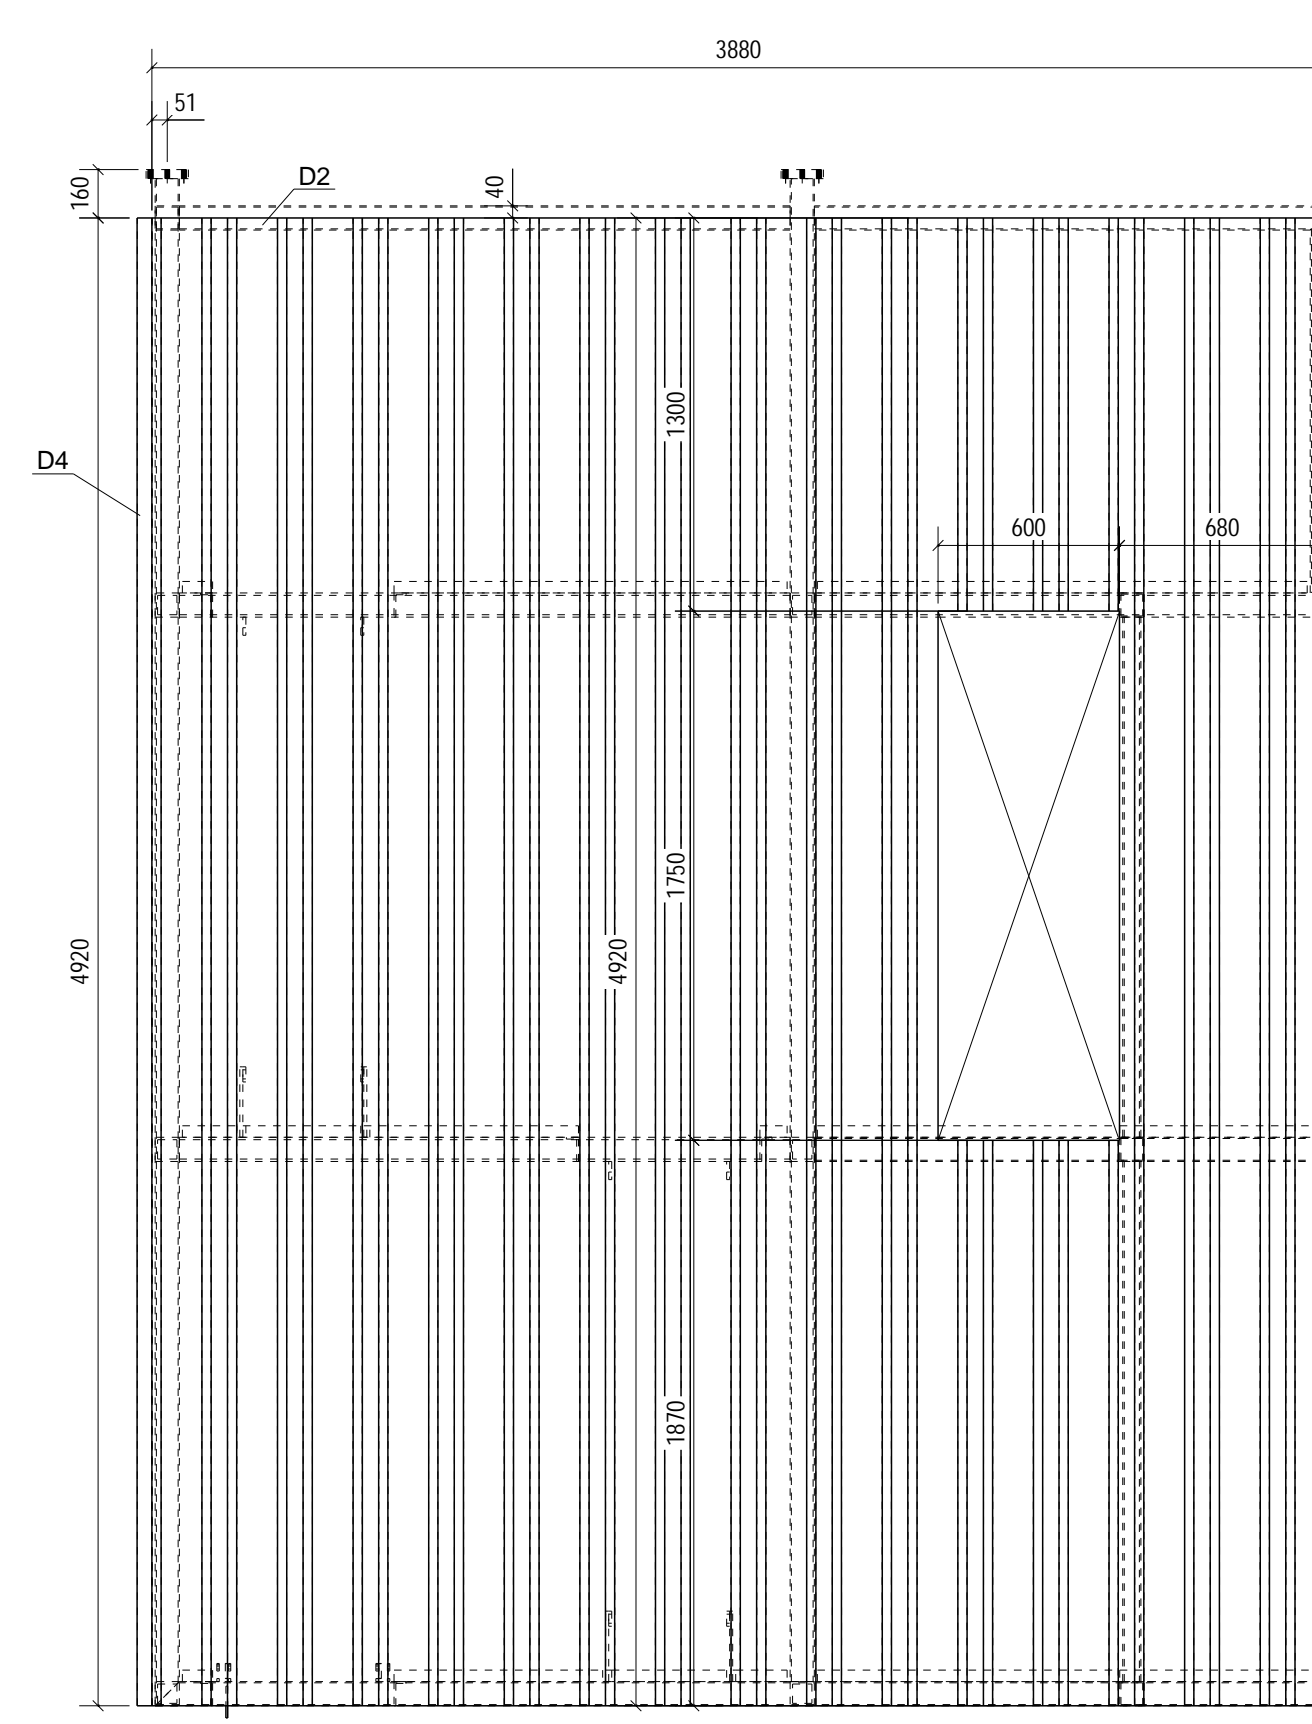

OS SIDE PLATFORM 1- PLAN AT LEVEL-1
GRATING NOT SHOWN FOR CLARITY

OS SIDE PLATFORM 1- PLAN AT LEVEL-2
GRATING & HANDRAIL NOT SHOWN FOR CLARITY

OS SIDE PLATFORM 1- PLAN AT LEVEL-3
GRATING & HANDRAIL NOT SHOWN FOR CLARITY

KEY PLAN

A - A
SCALE: 1:25
FOR PARTMARK REFER PLAN FOR MIRROR PLATFORM

B - B
SCALE: 1:25
FOR PARTMARK REFER PLAN FOR MIRROR PLATFORM

C - C
SCALE: 1:25
FOR PARTMARK REFER PLAN FOR MIRROR PLATFORM

D - D
SCALE: 1:25
FOR PARTMARK REFER PLAN FOR MIRROR PLATFORM

1B - 1B
SCALE: 1:10