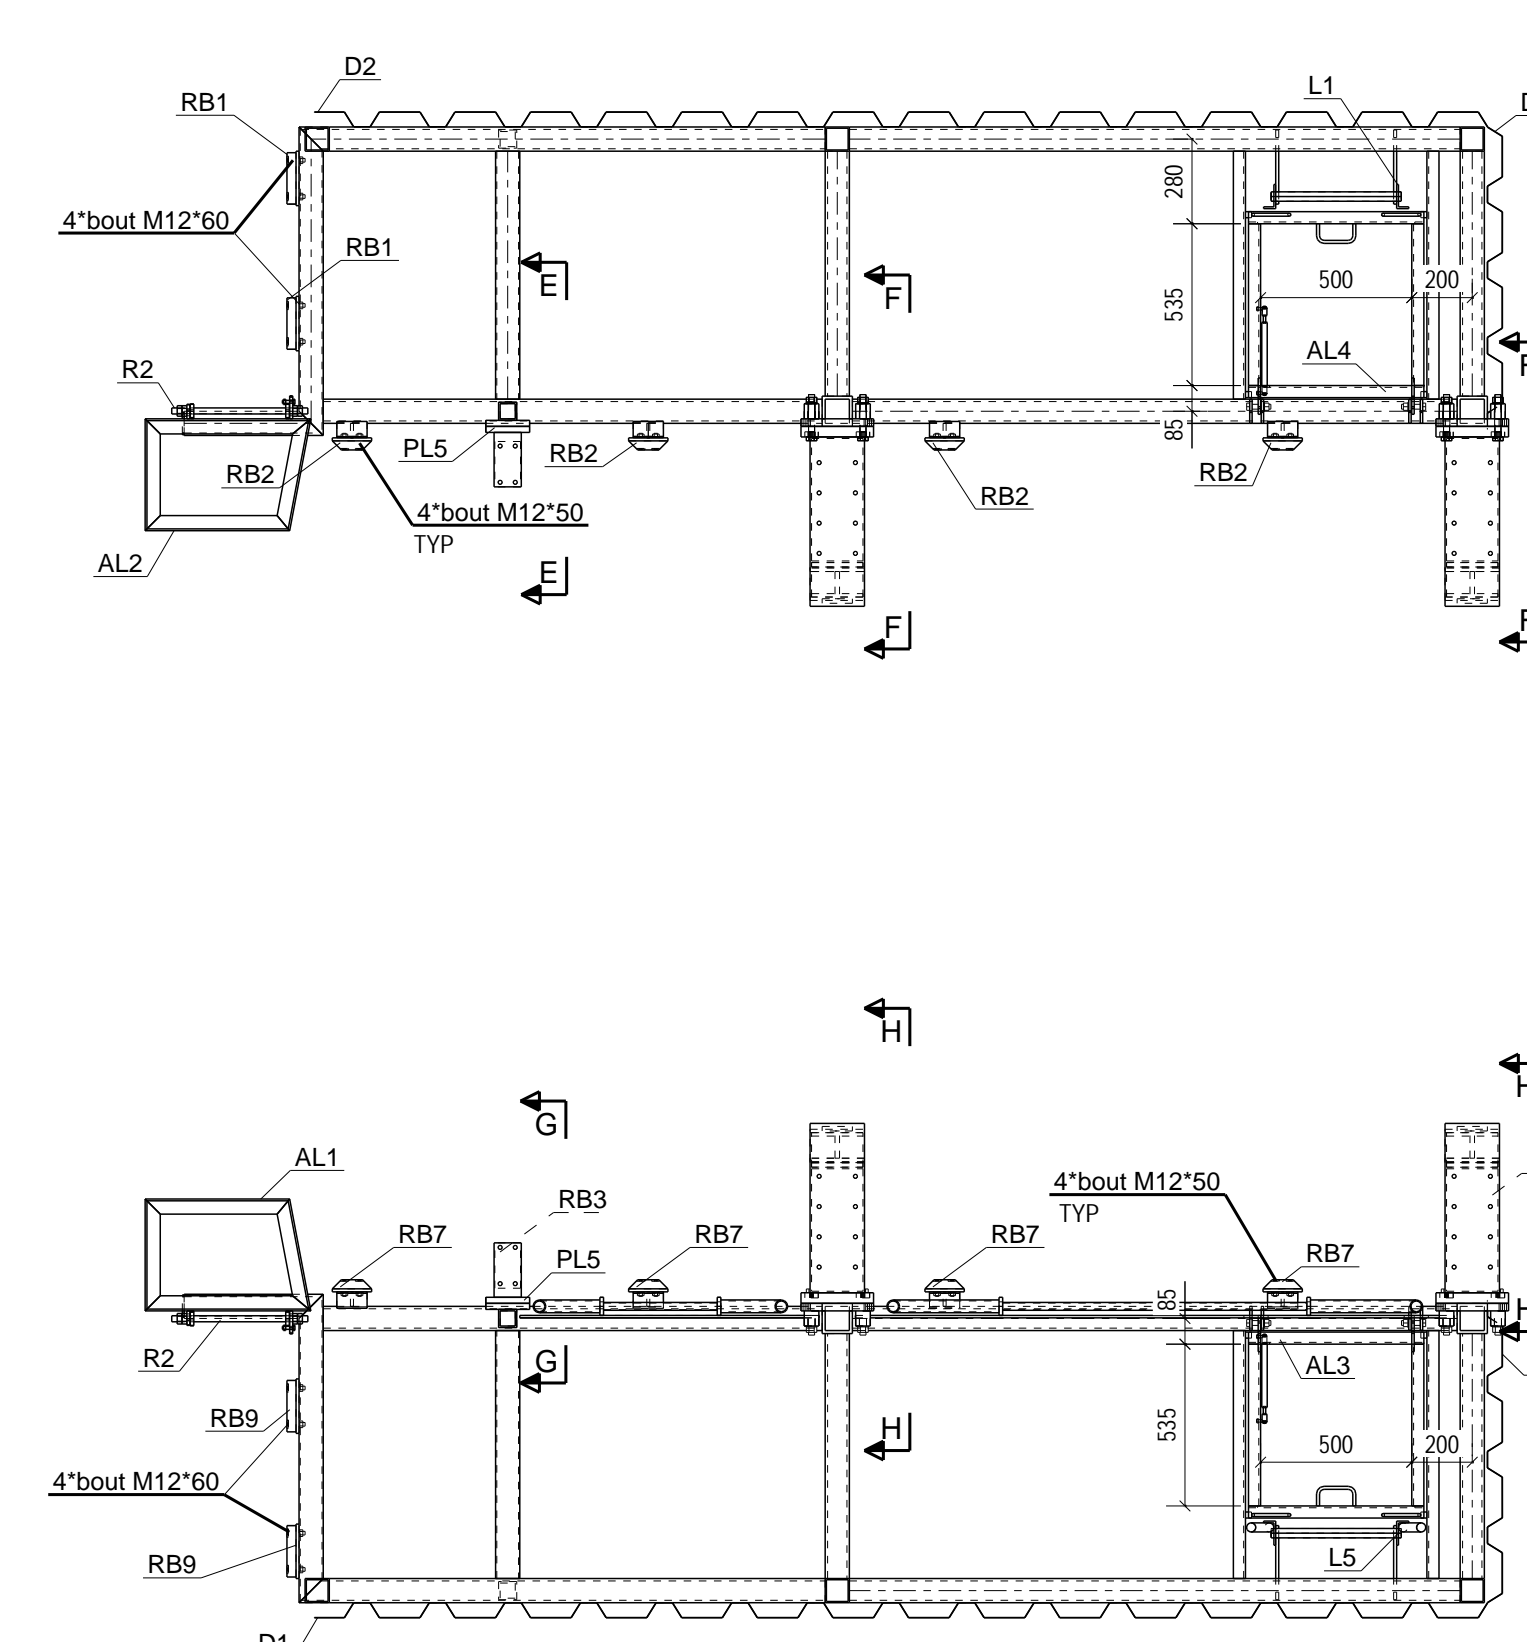

OS SIDE PLATFORM 1- PLAN AT LEVEL-1
GRATING NOT SHOWN FOR CLARITY

OS SIDE PLATFORM 1- PLAN AT LEVEL-2
GRATING & HANDRAIL NOT SHOWN FOR CLARITY

OS SIDE PLATFORM 1- PLAN AT LEVEL-3
GRATING & HANDRAIL NOT SHOWN FOR CLARITY

KEY PLAN

A - A
SCALE: 1:25
FOR PARTMARK REFER PLAN FOR MIRROR PLATFORM

B - B
SCALE: 1:25
FOR PARTMARK REFER PLAN FOR MIRROR PLATFORM

C - C
SCALE: 1:25
FOR PARTMARK REFER PLAN FOR MIRROR PLATFORM

D - D
SCALE: 1:25
FOR PARTMARK REFER PLAN FOR MIRROR PLATFORM

1B - 1B
SCALE: 1:10