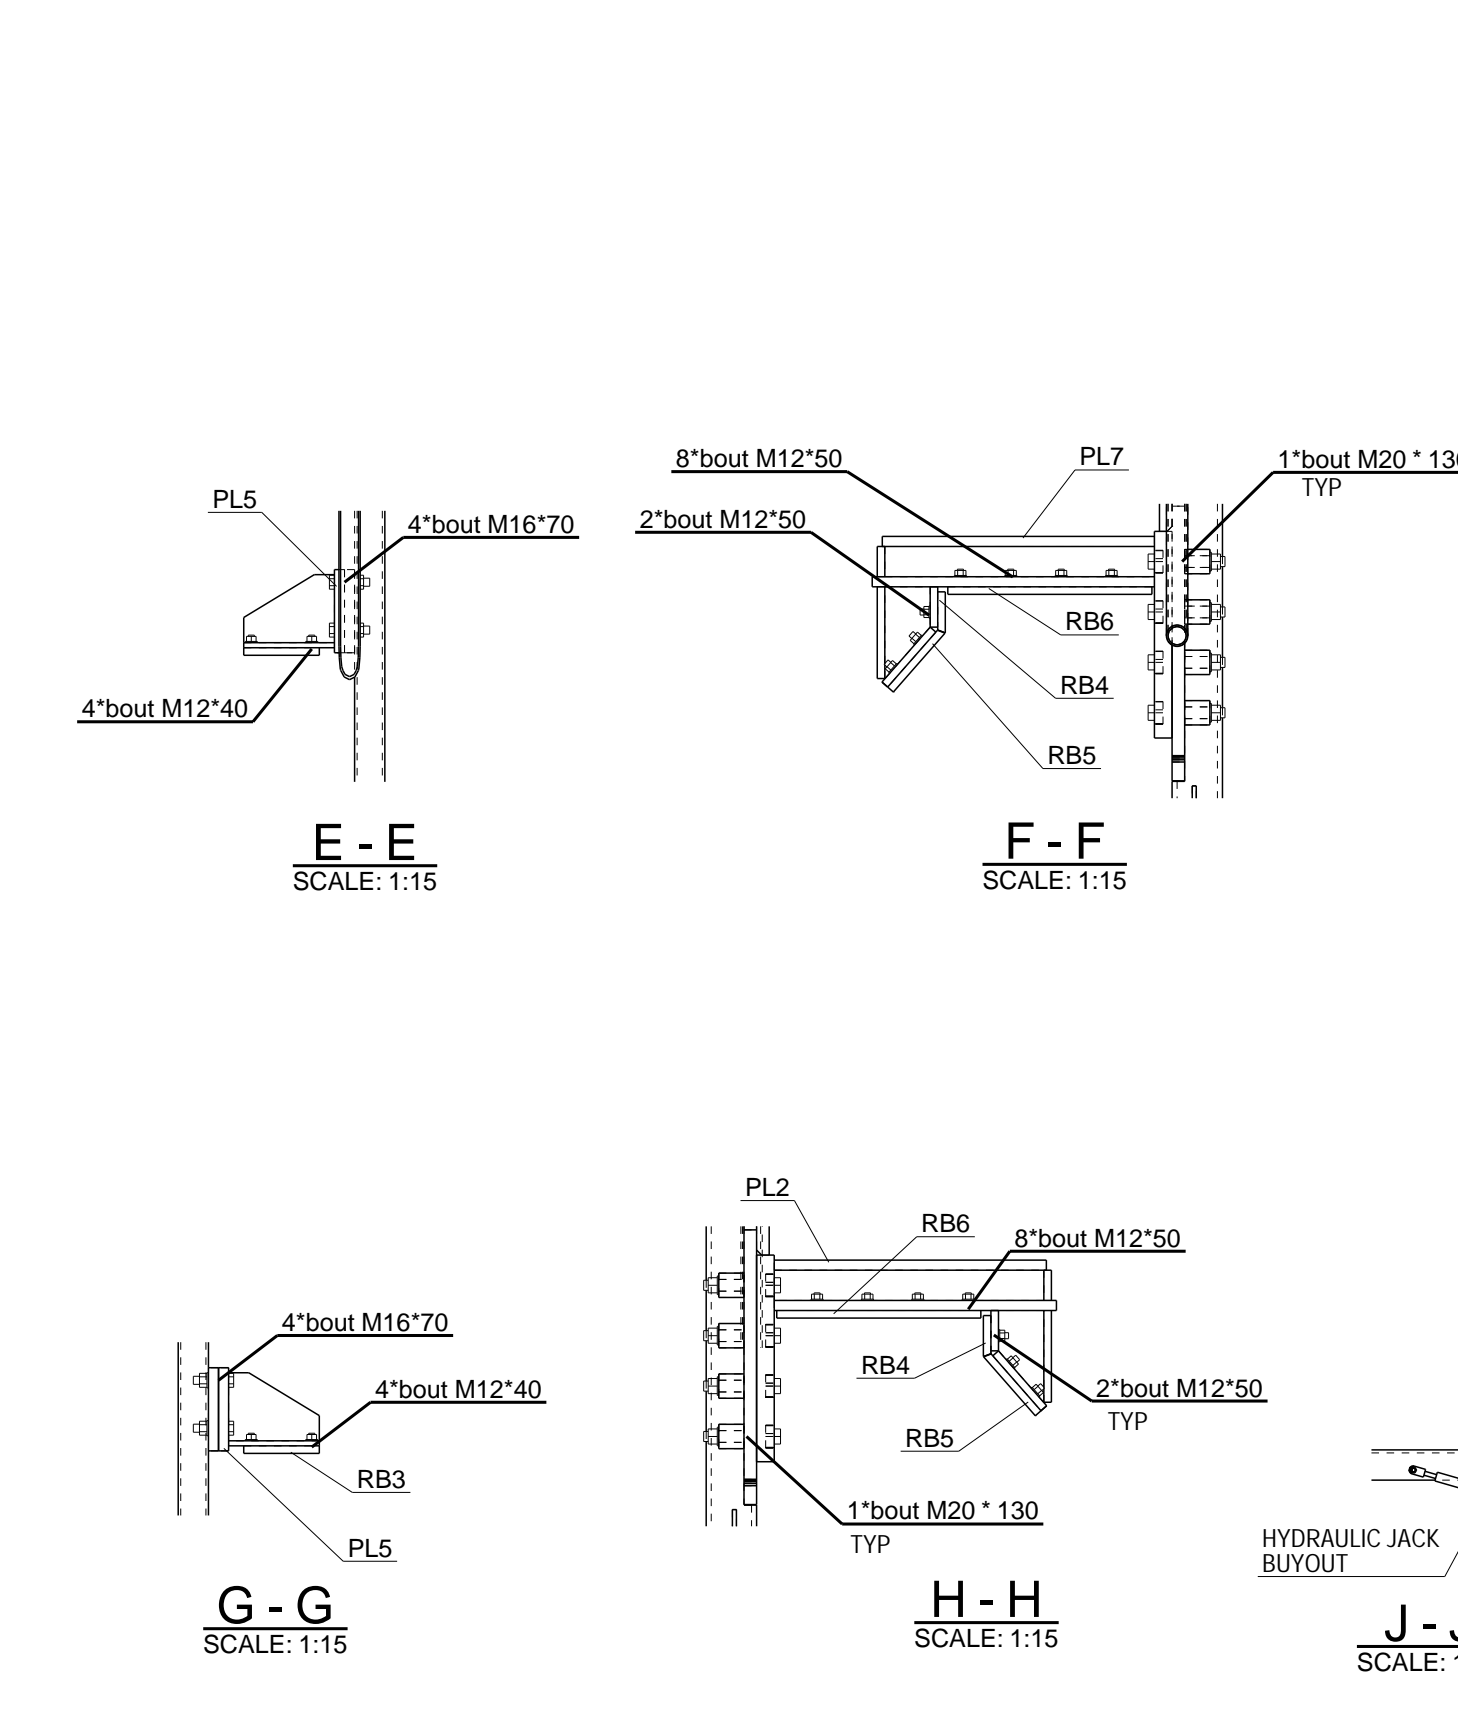

OS SIDE PLATFORM 1- PLAN AT LEVEL-1
GRATING NOT SHOWN FOR CLARITY

OS SIDE PLATFORM 1- PLAN AT LEVEL-2
GRATING & HANDRAIL NOT SHOWN FOR CLARITY

OS SIDE PLATFORM 1- PLAN AT LEVEL-3
GRATING & HANDRAIL NOT SHOWN FOR CLARITY

KEY PLAN

A - A
SCALE: 1:25
FOR PARTMARK REFER PLAN FOR MIRROR PLATFORM

B - B
SCALE: 1:25
FOR PARTMARK REFER PLAN FOR MIRROR PLATFORM

C - C
SCALE: 1:25
FOR PARTMARK REFER PLAN FOR MIRROR PLATFORM

D - D
SCALE: 1:25
FOR PARTMARK REFER PLAN FOR MIRROR PLATFORM

1B - 1B
SCALE: 1:10